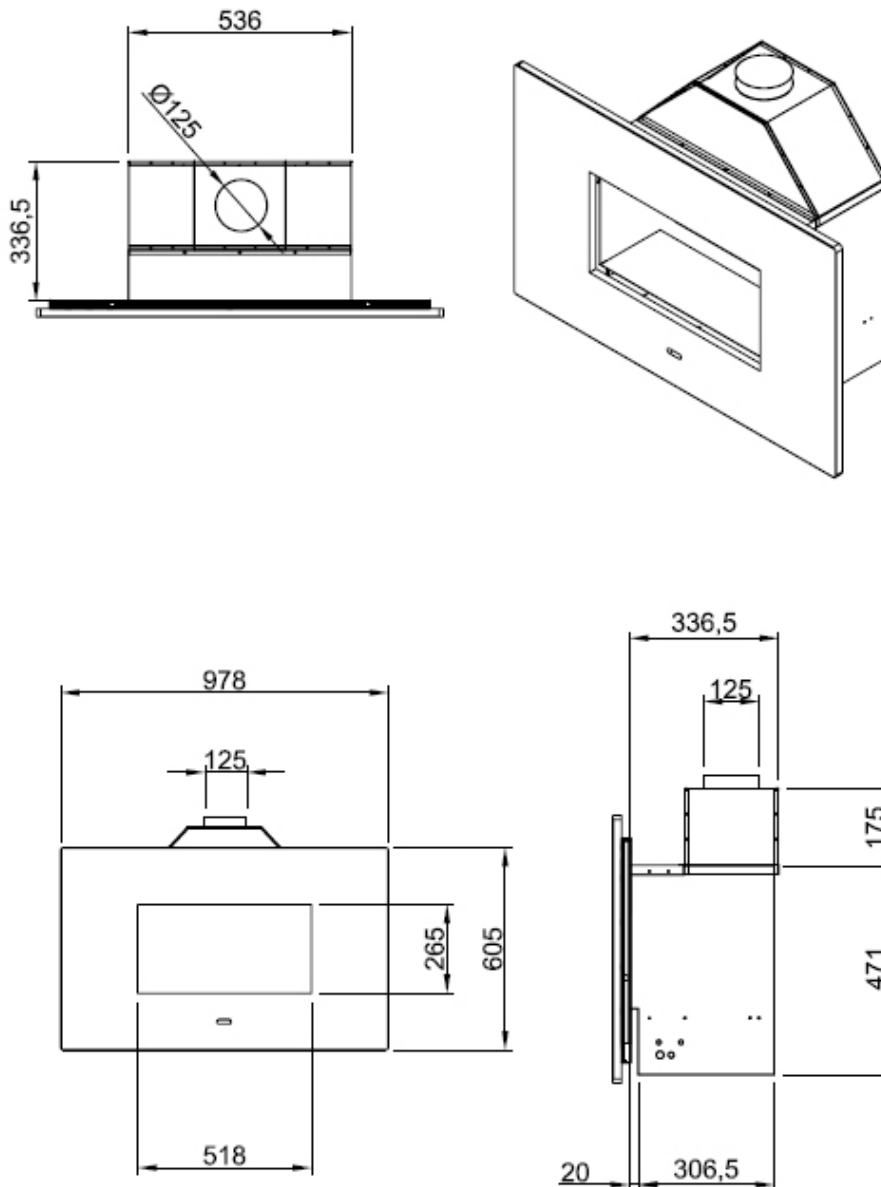

COMPACT FIRE RIBBON™

Index # 21, Rev-18 [14-Sept-2011], Page 2 of 2

CVO Fire : 01325-301020 : www.cvo.co.uk : sales@cvo.co.uk

=====

CVO reserve the right to amend and improve the specification sheets without prior notice. If in doubt about any aspect of this specification please call. The specification is not to be used to install the fireplace. Every fire is supplied with an official install booklet. Spirit Fires Limited own the Spirit, CVO and Firevault Trademarks. Copying and distribution of these specifications is not permitted without the permission of Spirit Fires Ltd. All dimensions include a +/-2mm tolerance.

Spirit Fires Ltd, 4 Beaumont Square, Durham Way South, Newton Aycliffe, County Durham, DL5 6XN
Sales: +44 (0)1325-301020 Office: +44 (0) 1325 327 221 Fax: +(0)1325 327 292 Email: sales@cvo.co.uk Web: www.cvo.co.uk

SHOWROOM: CVO Fires can be seen live in our FIREVAULT showrooms based in the North and South of the UK. Visit www.firevault.co.uk or call 01325-301020 for full contact details, location maps and directions.