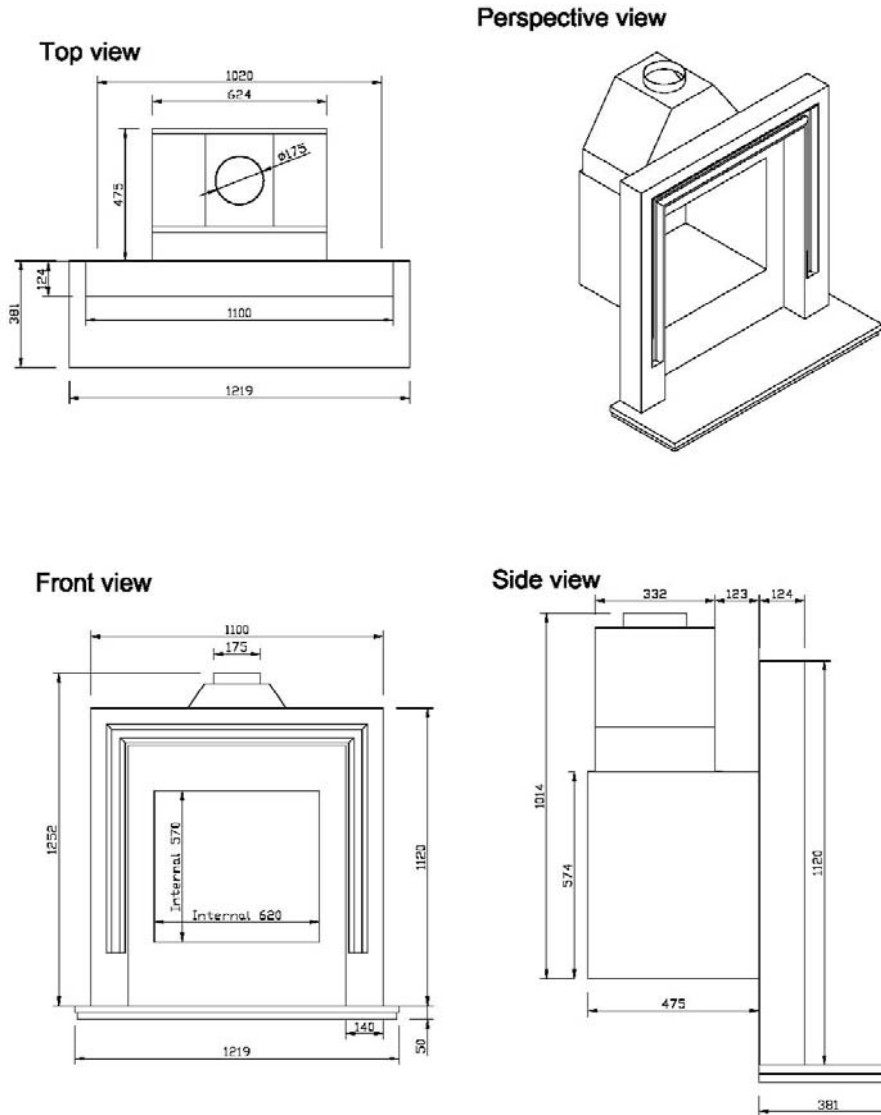

AURORA Traditional Fireplace Suite (with Small Oval Fire Bowl)

Index # 43, Rev-2, Page 2 of 2

CVO Fire : 01325-301020 : www.cvo.co.uk : sales@cvo.co.uk

=====
CVO reserve the right to amend and improve the specification sheets without prior notice. If in doubt about any aspect of this specification please call. The specification is not to be used to install the fireplace. Every fire is supplied with an official install booklet. Spirit Fires Limited own the Spirit, CVO and Firevault Trademarks. Copying and distribution of these specifications is not permitted without the permission of Spirit Fires Ltd. All dimensions include a +/-2mm tolerance.

Spirit Fires Ltd, 4 Beaumont Square, Durham Way South, Newton Aycliffe, County Durham, DL5 6XN
Sales: +44 (0)1325-301020 Office: +44 (0) 1325 327 221 Fax: +(0)1325 327 292 Email: sales@cvo.co.uk Web: www.cvo.co.uk

SHOWROOM: CVO Fires can be seen live in our FIREVAULT showrooms based in the North and South of the UK. Visit www.firevault.co.uk or call 01325-301020 for full contact details, location maps and directions.