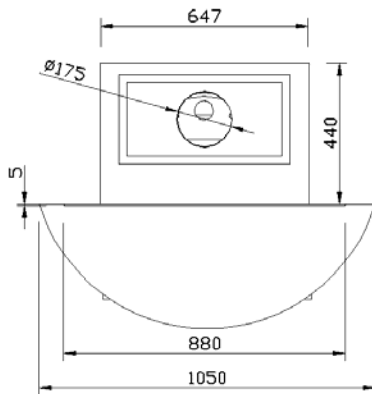

CVO PORTHOLE FIREPLACE [with Small Oval Gas Fire Bowl]

Index # 46, Rev-6 / Page 2 of 2

CVO Fire : 01325-301020 : www.cvo.co.uk : sales@cvo.co.uk

Top view