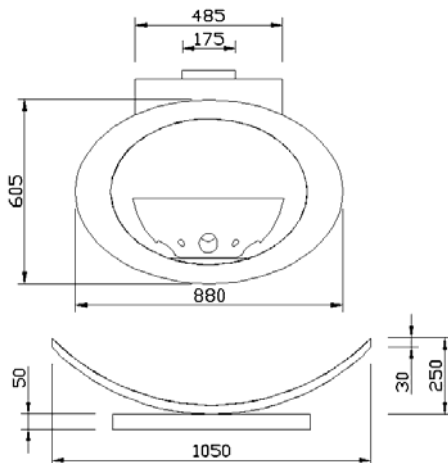

CVO PORTHOLE FIREPLACE [with Small Oval Gas Fire Bowl]

Index # 46, Rev-6 / Page 2 of 2

CVO Fire : 01325-301020 : www.cvo.co.uk : sales@cvo.co.uk

Front view

=====
CVO reserve the right to amend and improve the specification sheets without prior notice. If in doubt about any aspect of this specification please call. The specification is not to be used to install the fireplace. Every fire is supplied with an official install booklet. Spirit Fires Limited own the Spirit, CVO and FIREVAULT Trademarks. Copying and distribution of these specifications is not permitted without the permission of Spirit Fires Ltd. All dimensions include a +/-2mm tolerance.

Spirit Fires Ltd, 4 Beaumont Square, Durham Way South, Newton Aycliffe County Durham, DL5 6XN
Sales: +44 (0)1325-301020 Office: +44 (0) 1325 327 221 Fax: +(0)1325 327 292 Email: sales@cvo.co.uk Web: www.cvo.co.uk

SHOWROOM: CVO Fires can be seen live in our FIREVAULT showrooms based in the North and South of the UK.
Visit www.firevault.co.uk or call 01325-301020 for full contact details, location maps and directions.