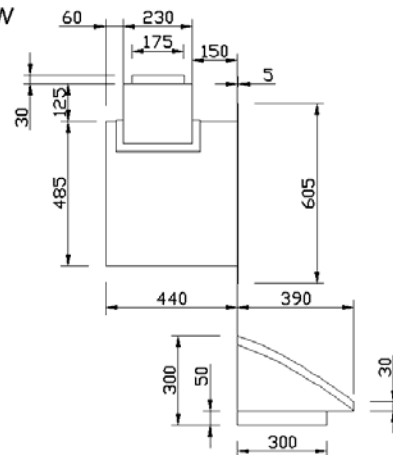

Side view

=====
CVO reserve the right to amend and improve the specification sheets without prior notice. If in doubt about any aspect of this specification please call. The specification is not to be used to install the fireplace. Every fire is supplied with an official install booklet. Spirit Fires Limited own the Spirit, CVO and FIREVAULT Trademarks. Copying and distribution of these specifications is not permitted without the permission of Spirit Fires Ltd. All dimensions include a +/-2mm tolerance.

Spirit Fires Ltd, 4 Beaumont Square, Durham Way South, Newton Aycliffe County Durham, DL5 6XN
Sales: +44 (0)1325-301020 Office: +44 (0) 1325 327 221 Fax: +(0)1325 327 292 Email: sales@cvo.co.uk Web: www.cvo.co.uk

SHOWROOM: CVO Fires can be seen live in our FIREVAULT showrooms based in the North and South of the UK.
Visit www.firevault.co.uk or call 01325-301020 for full contact details, location maps and directions.