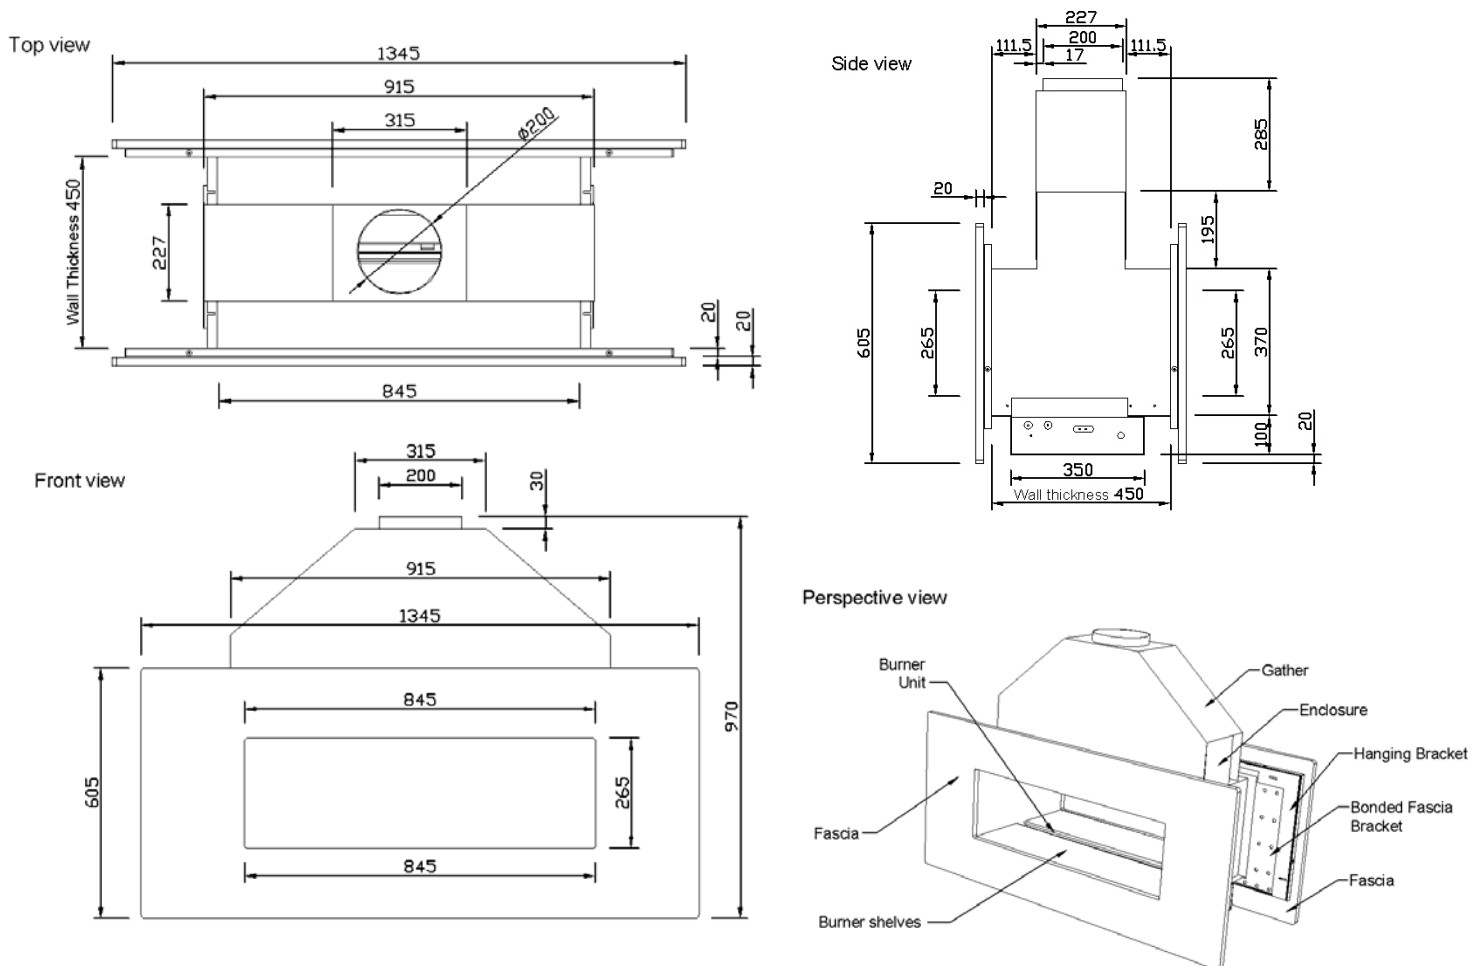

DOUBLE SIDED FIRE RIBBON™

Index # 48, Rev-8, Page 2 of 2

CVO Fire : 01325-301020 : www.cvo.co.uk : sales@cvo.co.uk

* Note - The Standard wall thickness with stone fascias fitted
The Standard wall thickness with metal fascias fitted is 490mm.

=====

CVO reserve the right to amend and improve the specification sheets without prior notice. If in doubt about any aspect of this specification please call. The specification is not to be used to install the fireplace. Every fire is supplied with an official install booklet. Spirit Fires Limited own the Spirit, CVO and Firevault Trademarks. Copying and distribution of these specifications is not permitted without the permission of Spirit Fires Ltd. All dimensions include a +/-2mm tolerance.

Spirit Fires Ltd, 4 Beaumont Square, Durham Way South, Newton Aycliffe, County Durham, DL5 6XN
Sales: +44 (0)1325-301020 Office: +44 (0) 1325 327 221 Fax: +(0)1325 327 292 Email: sales@cvo.co.uk Web: www.cvo.co.uk

SHOWROOM: CVO Fires can be seen live in our FIREVAULT showrooms based in the North and South of the UK. Visit www.firevault.co.uk or call 01325-301020 for full contact details, location maps and directions.