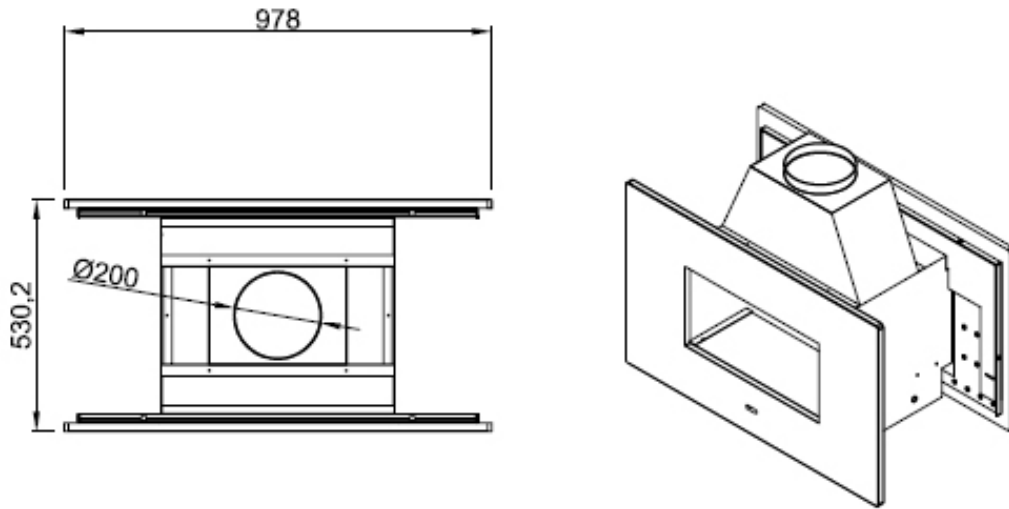

Double-Sided Compact Fire Ribbon™ – See Through Fireplace.

Index # 49, Rev-6 [14-Sept-2011], Page 2 of 2

CVO Fire : 01325-301020 : www.cvo.co.uk : sales@cvo.co.uk

SEE NOTES ON WALL THICKNESS

=====

CVO reserve the right to amend and improve the specification sheets without prior notice. If in doubt about any aspect of this specification please call. The specification is not to be used to install the fireplace. Every fire is supplied with an official install booklet. Spirit Fires Limited own the Spirit, CVO and Firevault Trademarks. Copying and distribution of these specifications is not permitted without the permission of Spirit Fires Ltd. All dimensions include a +/-2mm tolerance.

Spirit Fires Ltd, 4 Beaumont Square, Durham Way South, Newton Aycliffe, County Durham, DL5 6XN
Sales: +44 (0)1325-301020 Office: +44 (0) 1325 327 221 Fax: +(0)1325 327 292 Email: sales@cvo.co.uk Web: www.cvo.co.uk

SHOWROOM: CVO Fires can be seen live in our FIREVAULT showrooms based in the North and South of the UK. Visit www.firevault.co.uk or call 01325-301020 for full contact details, location maps and directions.