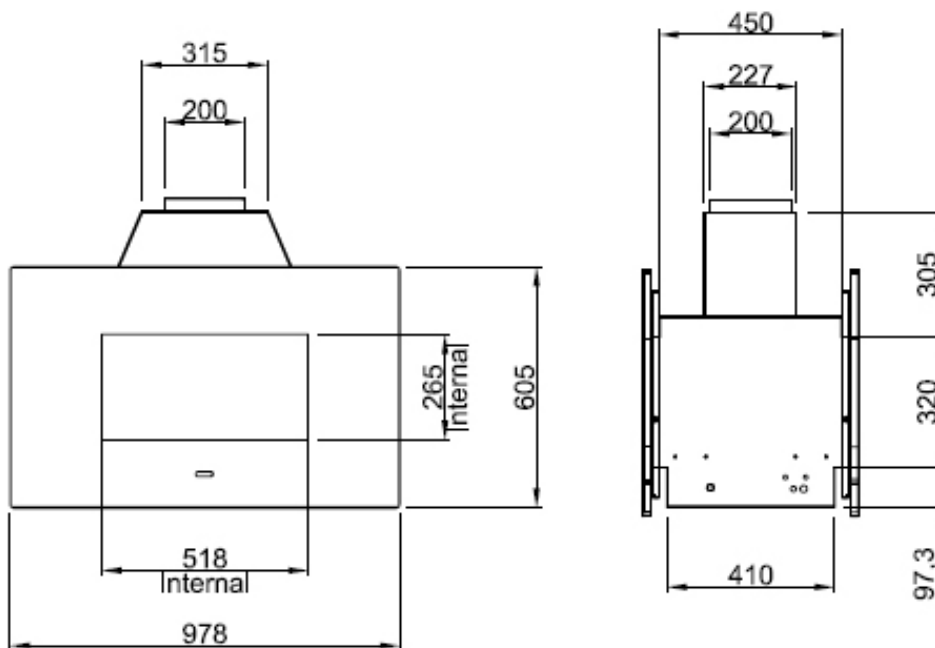

Double-Sided Compact Fire Ribbon™ – See Through Fireplace.

Index # 49, Rev-6 [14-Sept-2011], Page 2 of 2

CVO Fire : 01325-301020 : www.cvo.co.uk : sales@cvo.co.uk

SEE NOTES ON WALL THICKNESS

=====

CVO reserve the right to amend and improve the specification sheets without prior notice. If in doubt about any aspect of this specification please call. The specification is not to be used to install the fireplace. Every fire is supplied with an official install booklet. Spirit Fires Limited own the Spirit, CVO and Firevault Trademarks. Copying and distribution of these specifications is not permitted without the permission of Spirit Fires Ltd. All dimensions include a +/-2mm tolerance.

Spirit Fires Ltd, 4 Beaumont Square, Durham Way South, Newton Aycliffe, County Durham, DL5 6XN
Sales: +44 (0)1325-301020 Office: +44 (0) 1325 327 221 Fax: +(0)1325 327 292 Email: sales@cvo.co.uk Web: www.cvo.co.uk

SHOWROOM: CVO Fires can be seen live in our FIREVAULT showrooms based in the North and South of the UK. Visit www.firevault.co.uk or call 01325-301020 for full contact details, location maps and directions.