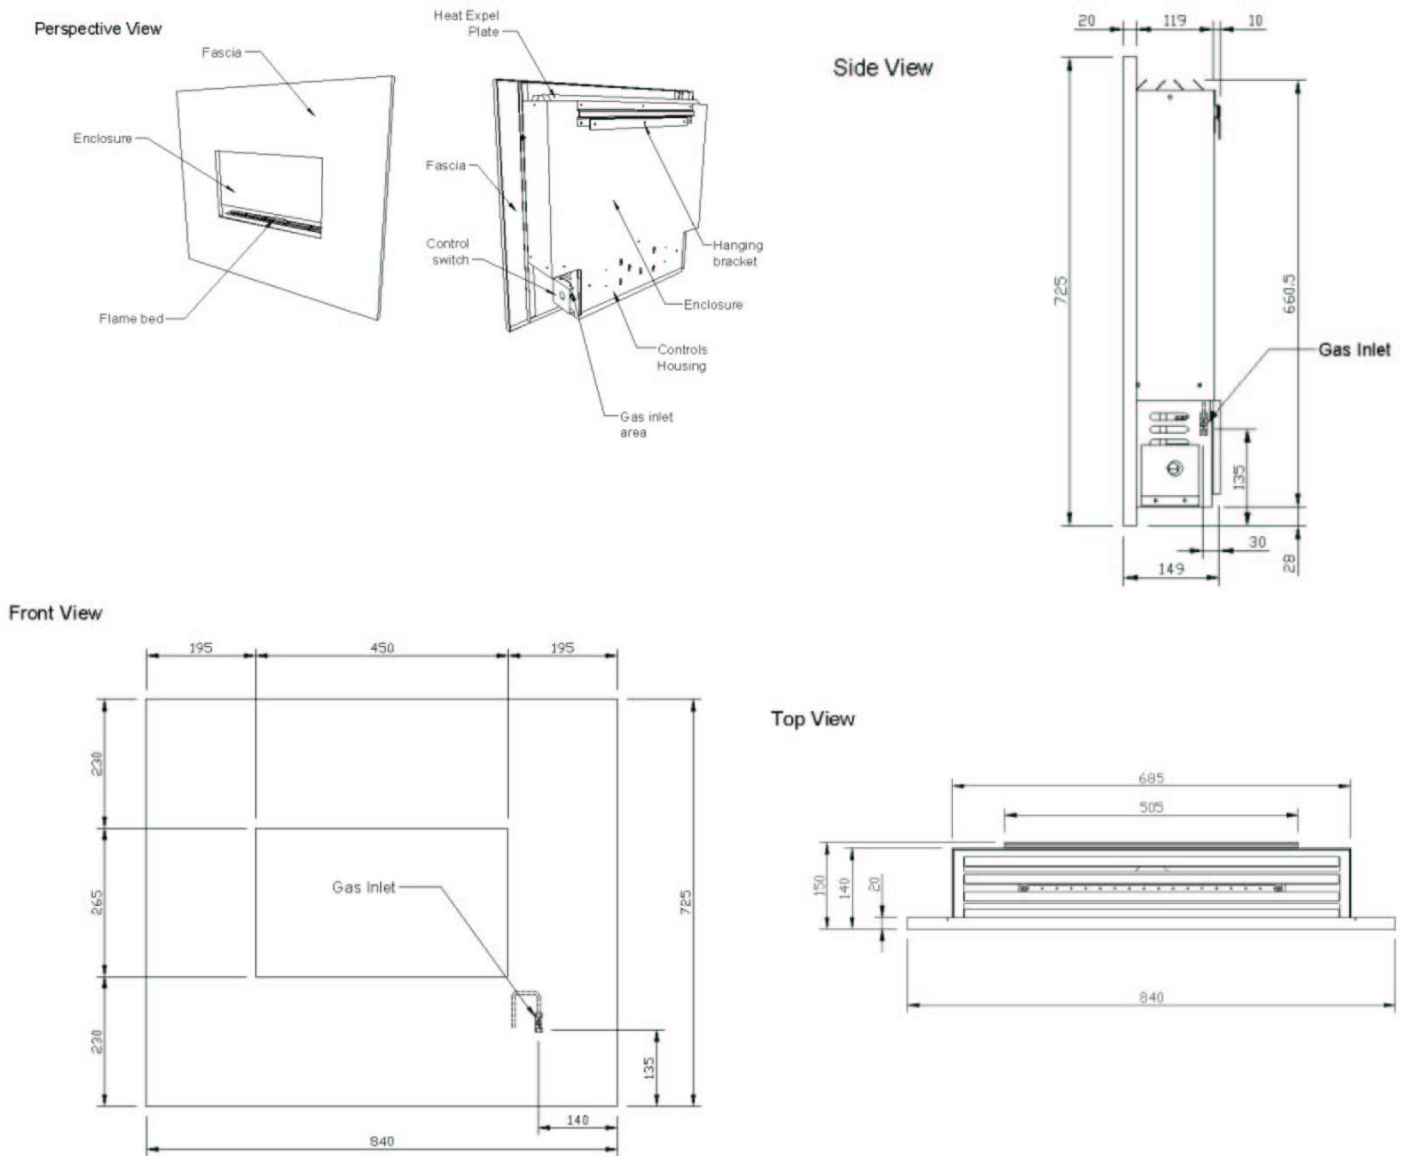

ANGEL – 840 Standard Size Fascia - [Flueless Gas Fire]

Index # 52, Rev-5 / 21-Oct-2011 / Page 2 of 2

CVO Fire : 01325-301020 : www.cvo.co.uk : sales@cvo.co.uk

=====

CVO reserve the right to amend and improve the specification sheets without prior notice. If in doubt about any aspect of this specification please call. The specification is not to be used to install the fireplace. Every fire is supplied with an official install booklet. Spirit Fires Limited own the Spirit, CVO and Firevault Trademarks. Copying and distribution of these specifications is not permitted without the permission of Spirit Fires Ltd. All dimensions include a +/-2mm tolerance.

Spirit Fires Ltd, 4 Beaumont Square Durham Way South, Newton Aycliffe County Durham, DL5 6XN
Sales: +44 (0)1325-301020 Office: +44 (0) 1325 327 221 Fax: +(0)1325 327 292 Email: sales@cvo.co.uk Web: www.cvo.co.uk

SHOWROOM: CVO Fires can be seen live in our FIREVAULT showrooms based in the North and South of the UK. Visit www.firevault.co.uk or call 01325-301020 for full contact details, location maps and directions.