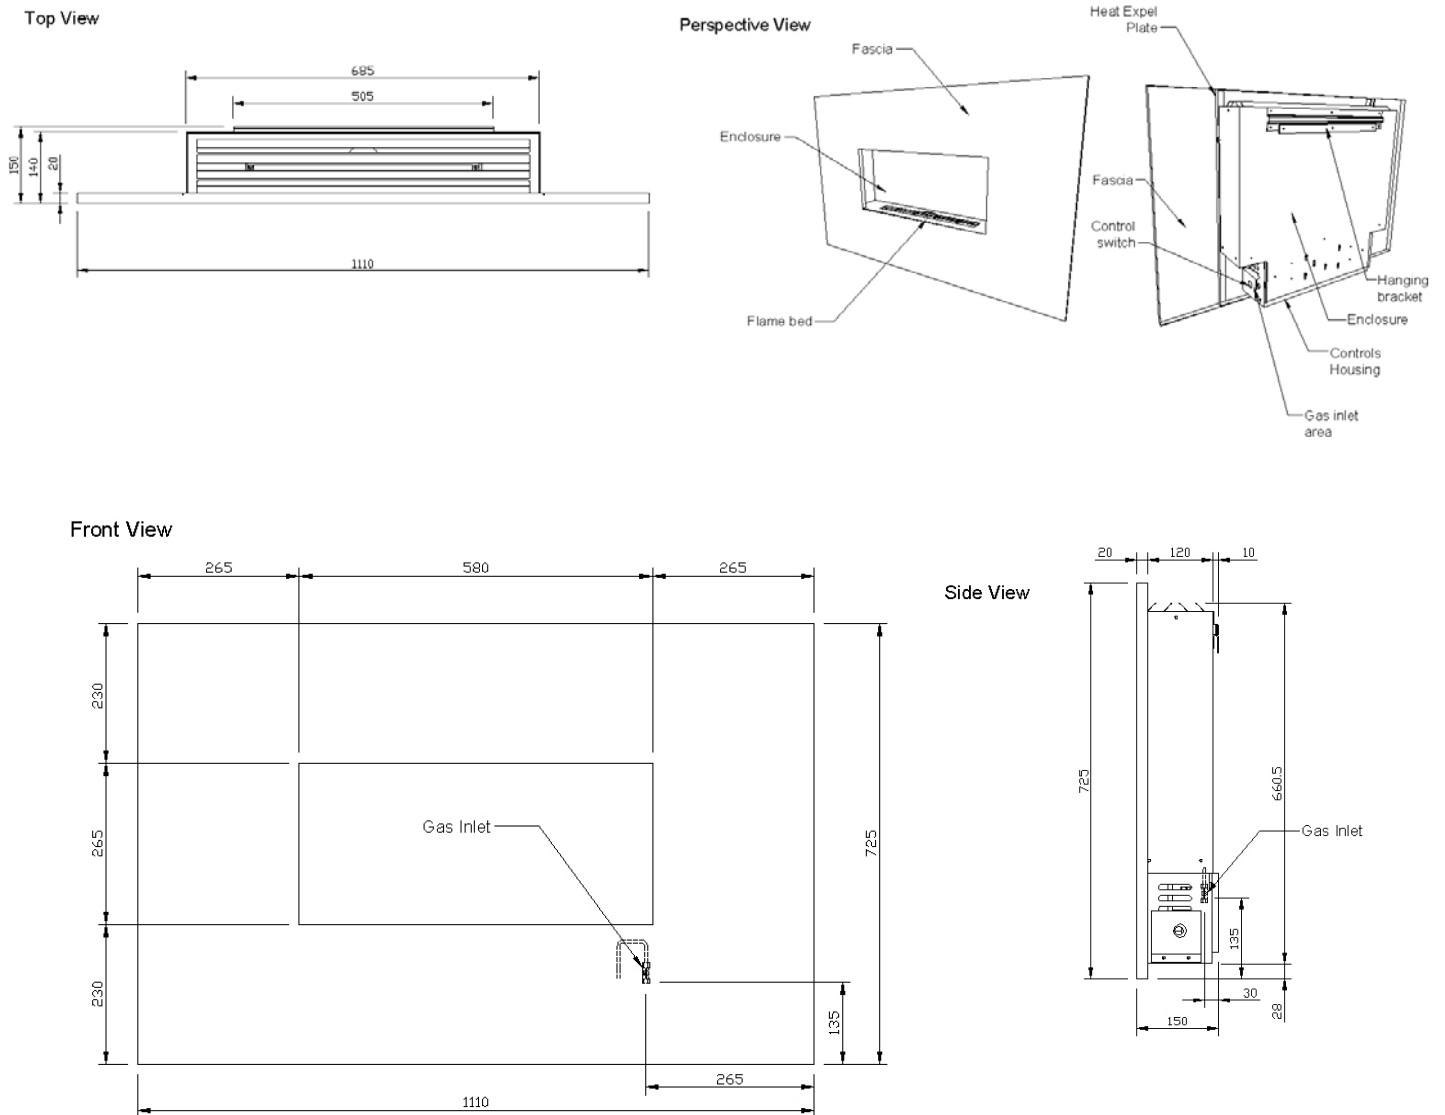

SPECIFICATION SHEET

ANGEL FIRE (Widescreen) [Flueless]

Index # 53, Rev-4 (20 November 2009)

Page 2 of 2

CVO Fire reserve the right to amend and improve any of the specification sheets without prior notice. All gas fires have living flames and sooting can occur as a natural bi-product and this cannot be controlled or eliminated. Weathering of the enclosure over time is a normal occurrence.

CVO™ is a registered trademark and is owned by Spirit Fires Ltd.

Spirit Fires, 4 Beaumont Square, Durham Way South, Aycliffe Ind Park, Newton Aycliffe, County Durham, DL5 6XN

Tel: +44 (0) 1325 327221 : **Fax:** +(0)1325 327 292 : **Email** info@cvo.co.uk

Visit Web Site for full details of the CVO Range of Gas and Gel Fires : www.cvo.co.uk