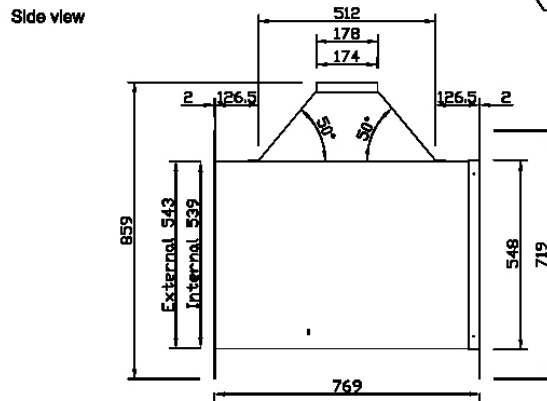

SMALL OVAL GAS FIRE BOWL with DOUBLE SIDED ENCLOSURE

Index # 60, Rev-3 / Page 2 of 2

CVO Fire : 01325-301020 : www.cvo.co.uk : sales@cvo.co.uk

=====
CVO reserve the right to amend and improve the specification sheets without prior notice. If in doubt about any aspect of this specification please call. The specification is not to be used to install the fireplace. Every fire is supplied with an official install booklet. Spirit Fires Limited own the Spirit, CVO and FIREVAULT Trademarks. Copying and distribution of these specifications is not permitted without the permission of Spirit Fires Ltd. All dimensions include a +/-2mm tolerance.

Spirit Fires Ltd, 4 Beaumont Square, Durham Way South, Newton Aycliffe County Durham, DL5 6XN
Sales: +44 (0)1325-301020 Office: +44 (0) 1325 327 221 Fax: +(0)1325 327 292 Email: sales@cvo.co.uk Web: www.cvo.co.uk

SHOWROOM: CVO Fires can be seen live in our FIREVAULT showrooms based in the North and South of the UK. Visit www.firevault.co.uk or call 01325-301020 for full contact details, location maps and directions.