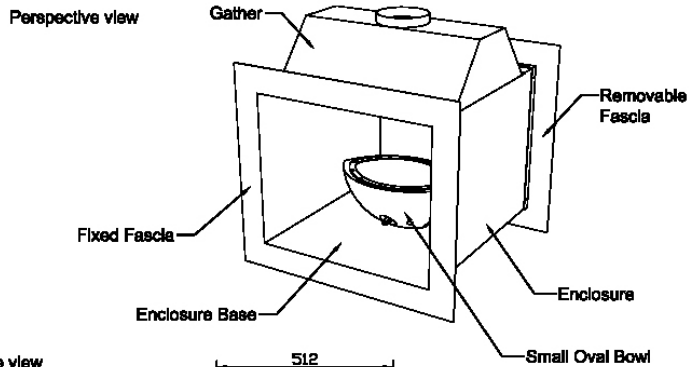

SMALL OVAL GAS FIRE BOWL with DOUBLE SIDED ENCLOSURE

Index # 60, Rev-3 / Page 2 of 2

CVO Fire : 01325-301020 : www.cvo.co.uk : sales@cvo.co.uk

=====
CVO reserve the right to amend and improve the specification sheets without prior notice. If in doubt about any aspect of this specification please call. The specification is not to be used to install the fireplace. Every fire is supplied with an official install booklet. Spirit Fires Limited own the Spirit, CVO and FIREVAULT Trademarks. Copying and distribution of these specifications is not permitted without the permission of Spirit Fires Ltd. All dimensions include a +/-2mm tolerance.

Spirit Fires Ltd, 4 Beaumont Square, Durham Way South, Newton Aycliffe County Durham, DL5 6XN
Sales: +44 (0)1325-301020 Office: +44 (0) 1325 327 221 Fax: +(0)1325 327 292 Email: sales@cvo.co.uk Web: www.cvo.co.uk

SHOWROOM: CVO Fires can be seen live in our FIREVAULT showrooms based in the North and South of the UK. Visit www.firevault.co.uk or call 01325-301020 for full contact details, location maps and directions.