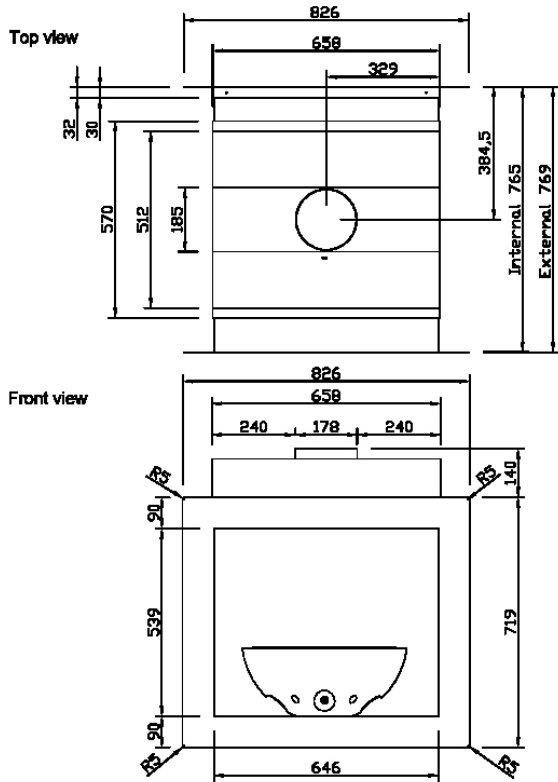

SMALL OVAL GAS FIRE BOWL with DOUBLE SIDED ENCLOSURE

Index # 60, Rev-3 / Page 2 of 2

CVO Fire : 01325-301020 : www.cvo.co.uk : sales@cvo.co.uk

=====
CVO reserve the right to amend and improve the specification sheets without prior notice. If in doubt about any aspect of this specification please call. The specification is not to be used to install the fireplace. Every fire is supplied with an official install booklet. Spirit Fires Limited own the Spirit, CVO and FIREVAULT Trademarks. Copying and distribution of these specifications is not permitted without the permission of Spirit Fires Ltd. All dimensions include a +/-2mm tolerance.

Spirit Fires Ltd, 4 Beaumont Square, Durham Way South, Newton Aycliffe County Durham, DL5 6XN
Sales: +44 (0)1325-301020 Office: +44 (0) 1325 327 221 Fax: +(0)1325 327 292 Email: sales@cvo.co.uk Web: www.cvo.co.uk

SHOWROOM: CVO Fires can be seen live in our FIREVAULT showrooms based in the North and South of the UK. Visit www.firevault.co.uk or call 01325-301020 for full contact details, location maps and directions.