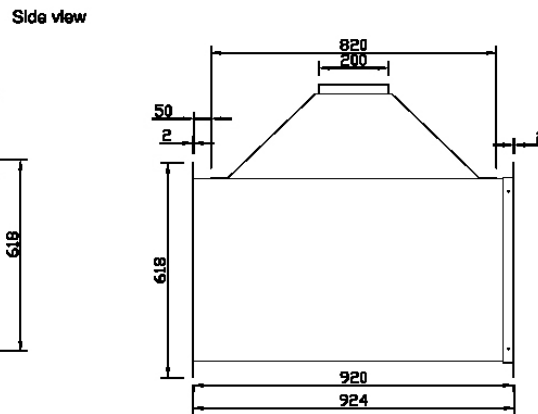

LARGE OVAL GAS FIRE BOWL (with Double Sided Enclosure)

Index # 61, Rev-2 / Page 3 of 3

CVO Fire : 01325-301020 : www.cvo.co.uk : sales@cvo.co.uk

=====
CVO reserve the right to amend and improve the specification sheets without prior notice. If in doubt about any aspect of this specification please call. The specification is not to be used to install the fireplace. Every fire is supplied with an official install booklet. Spirit Fires Limited own the Spirit, CVO and FIREVAULT Trademarks. Copying and distribution of these specifications is not permitted without the permission of Spirit Fires Ltd. All dimensions include a +/-2mm tolerance.

Spirit Fires Ltd, 4 Beaumont Square, Durham Way South, Newton Aycliffe County Durham, DL5 6XN
Sales: +44 (0)1325-301020 Office: +44 (0) 1325 327 221 Fax: +(0)1325 327 292 Email: sales@cvo.co.uk Web: www.cvo.co.uk

SHOWROOM: CVO Fires can be seen live in our FIREVAULT showrooms based in the North and South of the UK. Visit www.firevault.co.uk or call 01325-301020 for full contact details, location maps and directions.