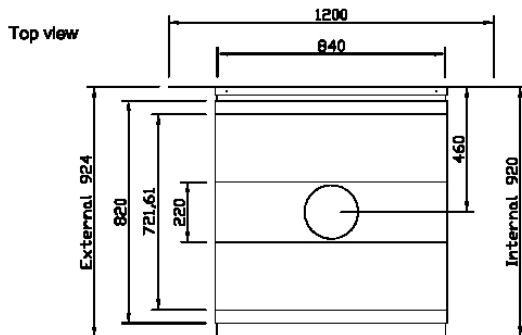

LARGE OVAL GAS FIRE BOWL (with Double Sided Enclosure)

Index # 61, Rev-2 / Page 3 of 3

CVO Fire : 01325-301020 : www.cvo.co.uk : sales@cvo.co.uk

=====
CVO reserve the right to amend and improve the specification sheets without prior notice. If in doubt about any aspect of this specification please call. The specification is not to be used to install the fireplace. Every fire is supplied with an official install booklet. Spirit Fires Limited own the Spirit, CVO and FIREVAULT Trademarks. Copying and distribution of these specifications is not permitted without the permission of Spirit Fires Ltd. All dimensions include a +/-2mm tolerance.

Spirit Fires Ltd, 4 Beaumont Square, Durham Way South, Newton Aycliffe County Durham, DL5 6XN
Sales: +44 (0)1325-301020 Office: +44 (0) 1325 327 221 Fax: +(0)1325 327 292 Email: sales@cvo.co.uk Web: www.cvo.co.uk

SHOWROOM: CVO Fires can be seen live in our FIREVAULT showrooms based in the North and South of the UK. Visit www.firevault.co.uk or call 01325-301020 for full contact details, location maps and directions.