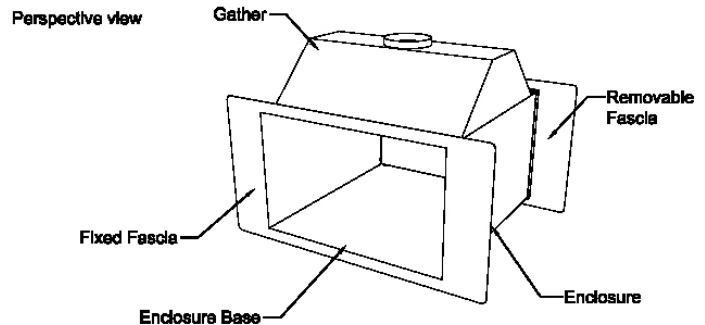

LARGE OVAL GAS FIRE BOWL (with Double Sided Enclosure)

Index # 61, Rev-2 / Page 3 of 3

CVO Fire : 01325-301020 : www.cvo.co.uk : sales@cvo.co.uk

=====
CVO reserve the right to amend and improve the specification sheets without prior notice. If in doubt about any aspect of this specification please call. The specification is not to be used to install the fireplace. Every fire is supplied with an official install booklet. Spirit Fires Limited own the Spirit, CVO and FIREVAULT Trademarks. Copying and distribution of these specifications is not permitted without the permission of Spirit Fires Ltd. All dimensions include a +/-2mm tolerance.

Spirit Fires Ltd, 4 Beaumont Square, Durham Way South, Newton Aycliffe County Durham, DL5 6XN
Sales: +44 (0)1325-301020 Office: +44 (0) 1325 327 221 Fax: +(0)1325 327 292 Email: sales@cvo.co.uk Web: www.cvo.co.uk

SHOWROOM: CVO Fires can be seen live in our FIREVAULT showrooms based in the North and South of the UK. Visit www.firevault.co.uk or call 01325-301020 for full contact details, location maps and directions.