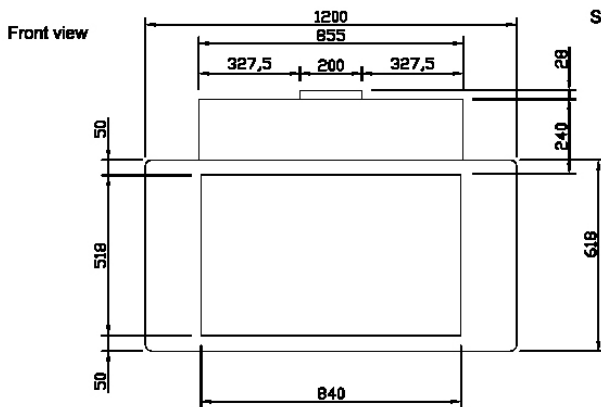

LARGE OVAL GAS FIRE BOWL (with Double Sided Enclosure)

Index # 61, Rev-2 / Page 3 of 3

CVO Fire : 01325-301020 : www.cvo.co.uk : sales@cvo.co.uk

=====
CVO reserve the right to amend and improve the specification sheets without prior notice. If in doubt about any aspect of this specification please call. The specification is not to be used to install the fireplace. Every fire is supplied with an official install booklet. Spirit Fires Limited own the Spirit, CVO and FIREVAULT Trademarks. Copying and distribution of these specifications is not permitted without the permission of Spirit Fires Ltd. All dimensions include a +/-2mm tolerance.

Spirit Fires Ltd, 4 Beaumont Square, Durham Way South, Newton Aycliffe County Durham, DL5 6XN
Sales: +44 (0)1325-301020 Office: +44 (0) 1325 327 221 Fax: +(0)1325 327 292 Email: sales@cvo.co.uk Web: www.cvo.co.uk

SHOWROOM: CVO Fires can be seen live in our FIREVAULT showrooms based in the North and South of the UK. Visit www.firevault.co.uk or call 01325-301020 for full contact details, location maps and directions.