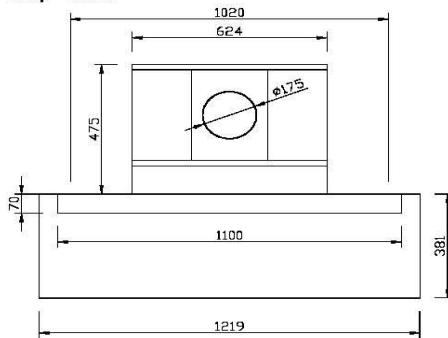

Propane/LPG - (I3P) - G31 @ 30mBar, 37mBar & 50mBar.

DIMENSIONS:

Overall dimensions of the fire bowl:

HEIGHT: 198mm x WIDTH: 490mm x DEPTH: 340mm

Overall dimensions of the surround:

HEIGHT: 1120mm x WIDTH: 1100mm x DEPTH: 70mm

Dimensions of the hearth:

HEIGHT: 50mm x WIDTH: 1219mm x DEPTH: 381mm

Dimensions of enclosure opening [viewed from front]:

HEIGHT: 570mm x WIDTH: 620mm x DEPTH: 475mm

Dimensions of required construction opening [Metal Enclosure]:

HEIGHT: 1050mm x WIDTH: 724mm x DEPTH: 525mm

SMALL OVAL POWER RATING:

The Small Oval Fire Bowl in Manual Control has 2 separate power ratings - High and Low flame. All Fire Bowls are supplied as the Low Power Version unless specified at time of ordering. Note: Due to the increase in power the 9.5Kw version also has an increase in noise, which is unavoidable.

HELIOS Traditional Fireplace Suite (with Small Oval Fire Bowl)

Index # 68, Rev-2, Page 2 of 2

CVO Fire : 01325-301020 : www.cvo.co.uk : sales@cvo.co.uk

Top view

Perspective view

Front view

Side view

=====
CVO reserve the right to amend and improve the specification sheets without prior notice. If in doubt about any aspect of this specification please call. The specification is not to be used to install the fireplace. Every fire is supplied with an official install booklet. Spirit Fires Limited own the Spirit, CVO and Firevault Trademarks. Copying and distribution of these specifications is not permitted without the permission of Spirit Fires Ltd. All dimensions include a +/-2mm tolerance.