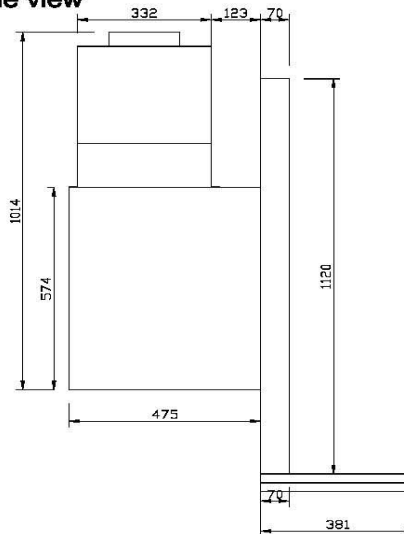

Propane/LPG - (I3P) - G31 @ 30mBar, 37mBar & 50mBar.

DIMENSIONS:

Overall dimensions of the fire bowl:

HEIGHT: 198mm x WIDTH: 490mm x DEPTH: 340mm

Overall dimensions of the surround:

HEIGHT: 1120mm x WIDTH: 1100mm x DEPTH: 70mm

Dimensions of the hearth:

HEIGHT: 50mm x WIDTH: 1219mm x DEPTH: 381mm

Dimensions of enclosure opening [viewed from front]:

HEIGHT: 570mm x WIDTH: 620mm x DEPTH: 475mm

Dimensions of required construction opening [Metal Enclosure]:

HEIGHT: 1050mm x WIDTH: 724mm x DEPTH: 525mm

SMALL OVAL POWER RATING:

The Small Oval Fire Bowl in Manual Control has 2 separate power ratings - High and Low flame. All Fire Bowls are supplied as the Low Power Version unless specified at time of ordering. Note: Due to the increase in power the 9.5Kw version also has an increase in noise, which is unavoidable.

HELIOS Traditional Fireplace Suite (with Small Oval Fire Bowl)

Index # 68, Rev-2, Page 2 of 2

CVO Fire : 01325-301020 : www.cvo.co.uk : sales@cvo.co.uk

Top view

Perspective view

Front view

Side view

=====
CVO reserve the right to amend and improve the specification sheets without prior notice. If in doubt about any aspect of this specification please call. The specification is not to be used to install the fireplace. Every fire is supplied with an official install booklet. Spirit Fires Limited own the Spirit, CVO and Firevault Trademarks. Copying and distribution of these specifications is not permitted without the permission of Spirit Fires Ltd. All dimensions include a +/-2mm tolerance.