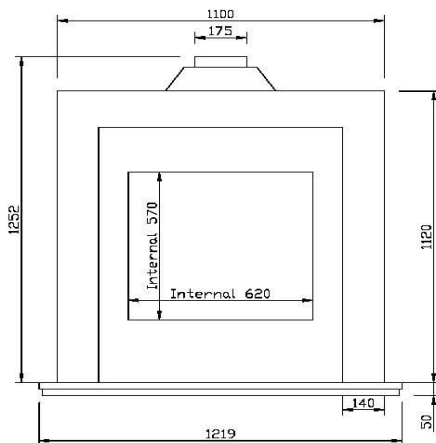

Propane/LPG - (I3P) - G31 @ 30mBar, 37mBar & 50mBar.

DIMENSIONS:

Overall dimensions of the fire bowl:

HEIGHT: 198mm x WIDTH: 490mm x DEPTH: 340mm

Overall dimensions of the surround:

HEIGHT: 1120mm x WIDTH: 1100mm x DEPTH: 70mm

Dimensions of the hearth:

HEIGHT: 50mm x WIDTH: 1219mm x DEPTH: 381mm

Dimensions of enclosure opening [viewed from front]:

HEIGHT: 570mm x WIDTH: 620mm x DEPTH: 475mm

Dimensions of required construction opening [Metal Enclosure]:

HEIGHT: 1050mm x WIDTH: 724mm x DEPTH: 525mm

SMALL OVAL POWER RATING:

The Small Oval Fire Bowl in Manual Control has 2 separate power ratings - High and Low flame. All Fire Bowls are supplied as the Low Power Version unless specified at time of ordering. Note: Due to the increase in power the 9.5Kw version also has an increase in noise, which is unavoidable.

HELIOS Traditional Fireplace Suite (with Small Oval Fire Bowl)

Index # 68, Rev-2, Page 2 of 2

CVO Fire : 01325-301020 : www.cvo.co.uk : sales@cvo.co.uk

Top view

Perspective view

Front view

Side view

=====
CVO reserve the right to amend and improve the specification sheets without prior notice. If in doubt about any aspect of this specification please call. The specification is not to be used to install the fireplace. Every fire is supplied with an official install booklet. Spirit Fires Limited own the Spirit, CVO and Firevault Trademarks. Copying and distribution of these specifications is not permitted without the permission of Spirit Fires Ltd. All dimensions include a +/-2mm tolerance.