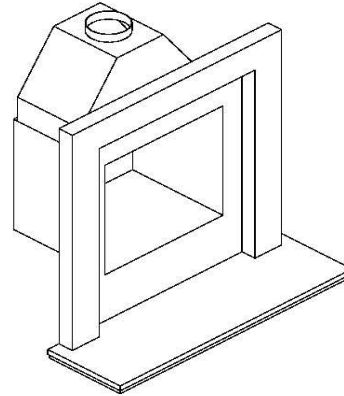

Dimensions of the hearth:

HEIGHT: 50mm x WIDTH: 1219mm x DEPTH: 381mm

Dimensions of enclosure opening [viewed from front]:

HEIGHT: 570mm x WIDTH: 620mm x DEPTH: 475mm

Dimensions of required construction opening [Metal Enclosure]:

HELIOS Traditional Fireplace Suite (with Small Oval Fire Bowl)

Index # 68, Rev-2, Page 2 of 2

CVO Fire : 01325-301020 : www.cvo.co.uk : sales@cvo.co.uk

Top view

Perspective view

Front view

Side view

=====
CVO reserve the right to amend and improve the specification sheets without prior notice. If in doubt about any aspect of this specification please call. The specification is not to be used to install the fireplace. Every fire is supplied with an official install booklet. Spirit Fires Limited own the Spirit, CVO and Firevault Trademarks. Copying and distribution of these specifications is not permitted without the permission of Spirit Fires Ltd. All dimensions include a +/-2mm tolerance.