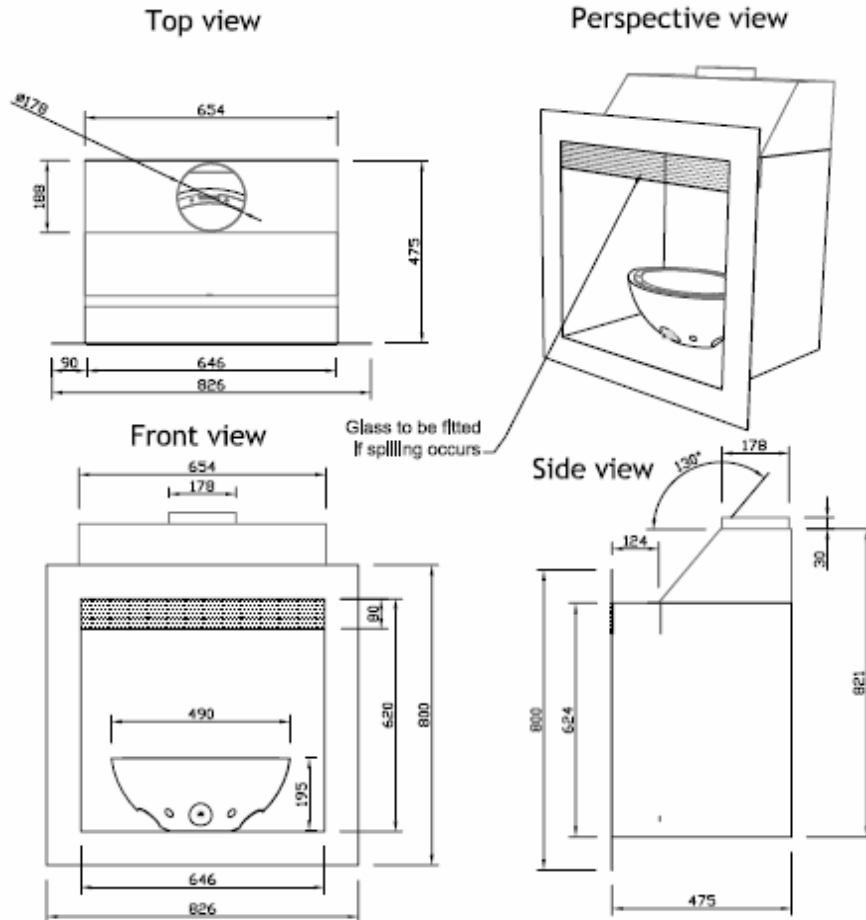

SMALL OVAL GAS FIRE BOWL (with Hole in the Wall Enclosure)

Index # 8, Rev-21 / Page 2 of 3

CVO Fire : 01325-301020 : www.cvo.co.uk : sales@cvo.co.uk

NOTE - The dimensions on this product are for a powder coated steel enclosure.

For the builders opening please allow room for adjustments and for the gas and electric supply

-----
CVO reserve the right to amend and improve the specification sheets without prior notice. If in doubt about any aspect of this specification please call. The specification is not to be used to install the fireplace. Every fire is supplied with an official install booklet. Spirit Fires Limited own the Spirit, CVO and FIREVAULT Trademarks. Copying and distribution of these specifications is not permitted without the permission of Spirit Fires Ltd. All dimensions include a +/-2mm tolerance.

Spirit Fires Ltd, 4 Beaumont Square, Durham Way South, Newton Aycliffe County Durham, DL5 6XN
Sales: +44 (0)1325-301020 Office: +44 (0) 1325 327 221 Fax: +(0)1325 327 292 Email: sales@cvo.co.uk Web: www.cvo.co.uk

SHOWROOM: CVO Fires can be seen live in our FIREVAULT showrooms based in the North and South of the UK. Visit www.firevault.co.uk or call 01325-301020 for full contact details, location maps and directions.