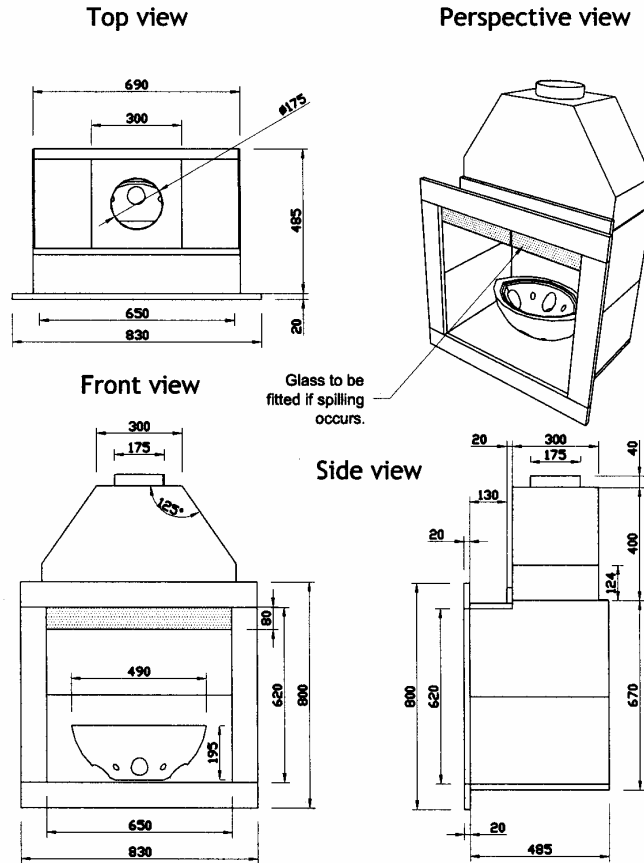

SMALL OVAL GAS FIRE BOWL (with Hole in the Wall Enclosure)

Index # 8, Rev-21 / Page 3 of 3

CVO Fire : 01325-301020 : www.cvo.co.uk : sales@cvo.co.uk

NOTE - The dimensions on this product are for a stone enclosure.

For the builders opening please allow room for adjustments and for gas and electric supply.

=====
CVO reserve the right to amend and improve the specification sheets without prior notice. If in doubt about any aspect of this specification please call. The specification is not to be used to install the fireplace. Every fire is supplied with an official install booklet. Spirit Fires Limited own the Spirit, CVO and FIREVAULT Trademarks. Copying and distribution of these specifications is not permitted without the permission of Spirit Fires Ltd. All dimensions include a +/-2mm tolerance.

Spirit Fires Ltd, 4 Beaumont Square, Durham Way South, Newton Aycliffe County Durham, DL5 6XN
Sales: +44 (0)1325-301020 Office: +44 (0) 1325 327 221 Fax: +(0)1325 327 292 Email: sales@cvo.co.uk Web: www.cvo.co.uk

SHOWROOM: CVO Fires can be seen live in our FIREVAULT showrooms based in the North and South of the UK.
Visit www.firevault.co.uk or call 01325-301020 for full contact details, location maps and directions.