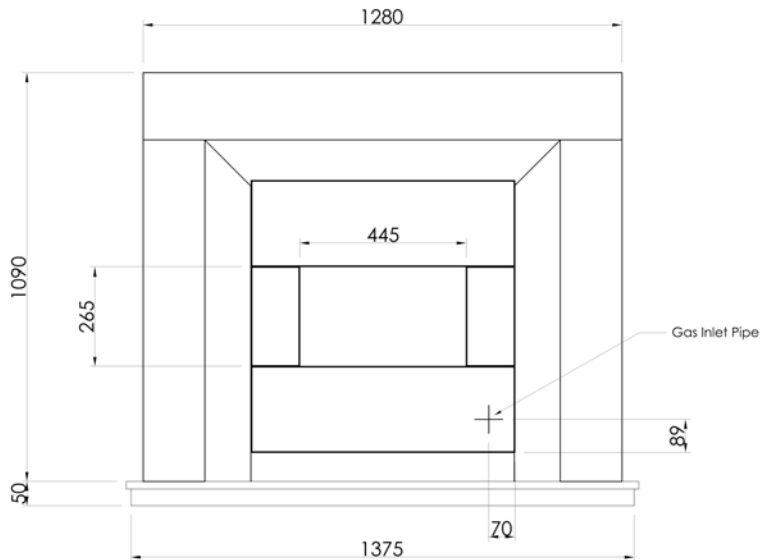

SPECIFICATION SHEET

KIAH FLUELESS SUITE

Index # 86, Rev-2

Page 2 of 2

Front View