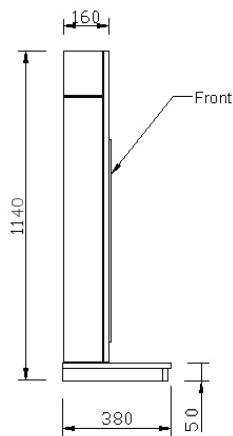

SPECIFICATION SHEET

KIAH FLUELESS SUITE

Index # 86, Rev-2

Page 2 of 2

Side view

CVO Fire reserve the right to amend and improve any of the specification sheets without prior notice. All gas fires have living flames and sooting can occur as a natural bi-product and this cannot be controlled or eliminated. Weathering of the enclosure over time is a normal occurrence.

CVO® is a registered trademark and is owned by Spirit Fires Ltd.

Spirit Fires, 4 Beaumont Square, Durham Way South, Aycliffe Ind Park, Newton Aycliffe, County Durham, DL5 6XN

Tel: +44 (0) 1325 327221 : **Fax:** +(0)1325 327 292 : **Email** info@cvo.co.uk

Visit Web Site for full details of the CVO Range of Gas and Gel Fires : www.cvo.co.uk