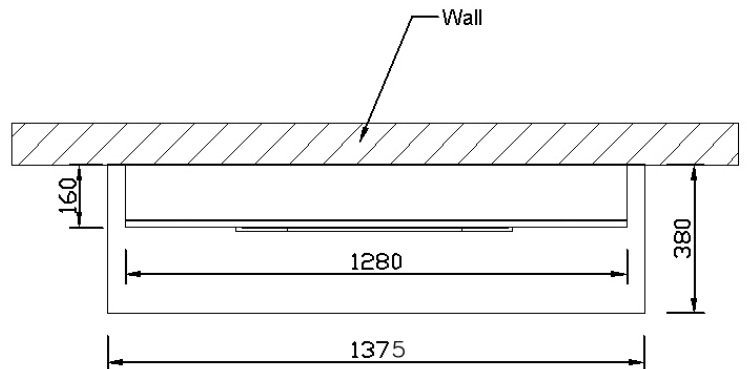

Top view

CVO Fire reserve the right to amend and improve any of the specification sheets without prior notice. All gas fires have living flames and sooting can occur as a natural bi-product and this cannot be controlled or eliminated. Weathering of the enclosure over time is a normal occurrence.

CVO® is a registered trademark and is owned by Spirit Fires Ltd.

Spirit Fires, 4 Beaumont Square, Durham Way South, Aycliffe Ind Park, Newton Aycliffe, County Durham, DL5 6XN

Tel: +44 (0) 1325 327221 : **Fax:** +(0)1325 327 292 : **Email** info@cvo.co.uk

Visit Web Site for full details of the CVO Range of Gas and Gel Fires : www.cvo.co.uk