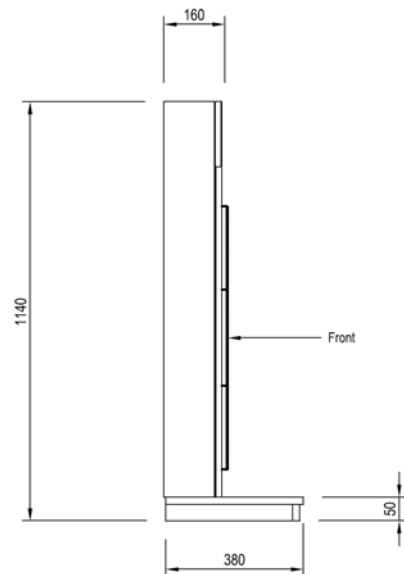

=====
CVO reserve the right to amend and improve the specification sheets without prior notice. If in doubt about any aspect of this specification please call. The specification is not to be used to install the fireplace. Every fire is supplied with an official install booklet. Spirit Fires Limited own the Spirit, CVO and FIREVAULT Trademarks. Copying and distribution of these specifications is not permitted without the permission of Spirit Fires Ltd. All dimensions include a +/-2mm tolerance.

Spirit Fires Ltd, 4 Beaumont Square Durham Way South, Newton Aycliffe County Durham, DL5 6XN
Sales: +44 (0)1325-301020 Office: +44 (0) 1325 327 221 Fax: +(0)1325 327 292 Email: sales@cvo.co.uk Web: www.cvo.co.uk

SHOWROOM: CVO Fires can be seen live in our FIREVAULT showrooms based in the North and South of the UK. Visit www.firevault.co.uk or call 01325-301020 for full contact details, location maps and directions.