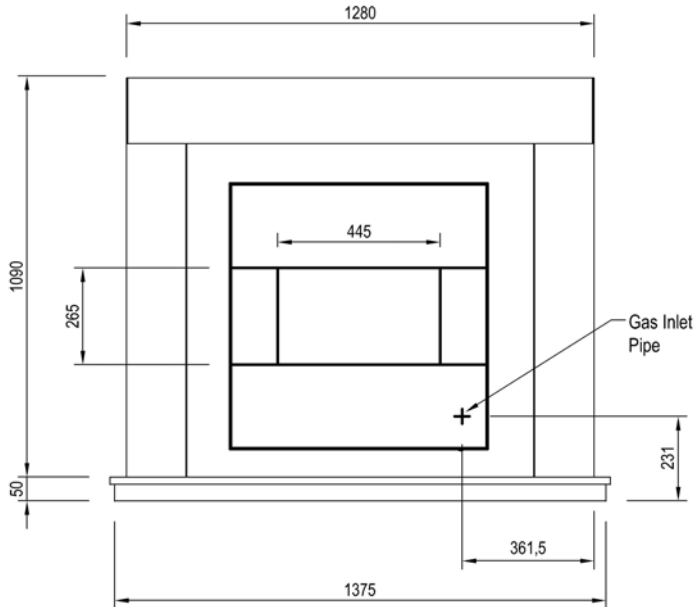

=====
CVO reserve the right to amend and improve the specification sheets without prior notice. If in doubt about any aspect of this specification please call. The specification is not to be used to install the fireplace. Every fire is supplied with an official install booklet. Spirit Fires Limited own the Spirit, CVO and FIREVAULT Trademarks. Copying and distribution of these specifications is not permitted without the permission of Spirit Fires Ltd. All dimensions include a +/-2mm tolerance.

Spirit Fires Ltd, 4 Beaumont Square Durham Way South, Newton Aycliffe County Durham, DL5 6XN
Sales: +44 (0)1325-301020 Office: +44 (0) 1325 327 221 Fax: +(0)1325 327 292 Email: sales@cvo.co.uk Web: www.cvo.co.uk

SHOWROOM: CVO Fires can be seen live in our FIREVAULT showrooms based in the North and South of the UK. Visit www.firevault.co.uk or call 01325-301020 for full contact details, location maps and directions.