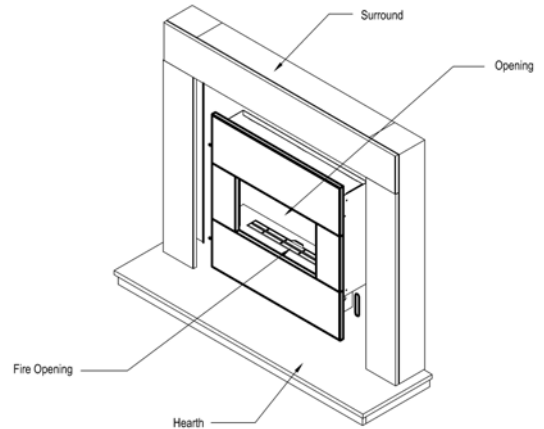

=====
CVO reserve the right to amend and improve the specification sheets without prior notice. If in doubt about any aspect of this specification please call. The specification is not to be used to install the fireplace. Every fire is supplied with an official install booklet. Spirit Fires Limited own the Spirit, CVO and FIREVAULT Trademarks. Copying and distribution of these specifications is not permitted without the permission of Spirit Fires Ltd. All dimensions include a +/-2mm tolerance.

Spirit Fires Ltd, 4 Beaumont Square Durham Way South, Newton Aycliffe County Durham, DL5 6XN
Sales: +44 (0)1325-301020 Office: +44 (0) 1325 327 221 Fax: +(0)1325 327 292 Email: sales@cvo.co.uk Web: www.cvo.co.uk

SHOWROOM: CVO Fires can be seen live in our FIREVAULT showrooms based in the North and South of the UK. Visit www.firevault.co.uk or call 01325-301020 for full contact details, location maps and directions.