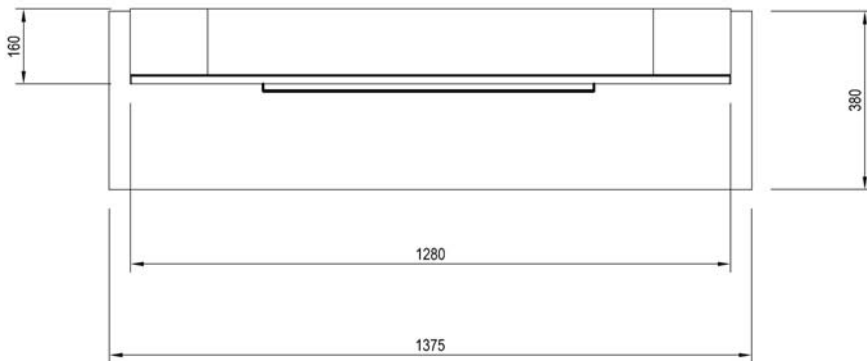

=====
CVO reserve the right to amend and improve the specification sheets without prior notice. If in doubt about any aspect of this specification please call. The specification is not to be used to install the fireplace. Every fire is supplied with an official install booklet. Spirit Fires Limited own the Spirit, CVO and FIREVAULT Trademarks. Copying and distribution of these specifications is not permitted without the permission of Spirit Fires Ltd. All dimensions include a +/-2mm tolerance.

Spirit Fires Ltd, 4 Beaumont Square Durham Way South, Newton Aycliffe County Durham, DL5 6XN
Sales: +44 (0)1325-301020 Office: +44 (0) 1325 327 221 Fax: +(0)1325 327 292 Email: sales@cvo.co.uk Web: www.cvo.co.uk

SHOWROOM: CVO Fires can be seen live in our FIREVAULT showrooms based in the North and South of the UK. Visit www.firevault.co.uk or call 01325-301020 for full contact details, location maps and directions.