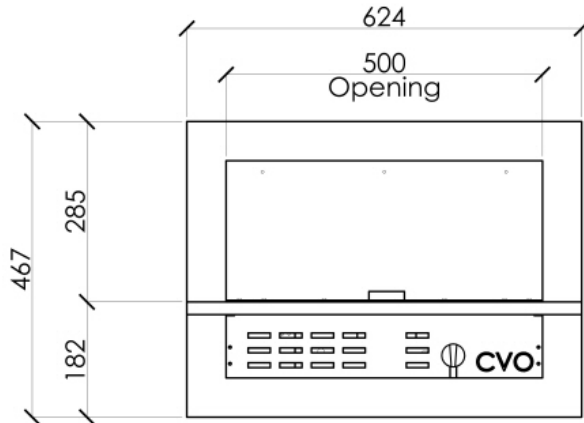

DIMENSIONS:

1. Overall Dimensions of Enclosure : 355mm (h) x 510mm (w) x 400mm (d) [see note below]
 - a. The unit has been designed to fit into a wall depth of 340mm.
 - b. The overall enclosure depth is shown at 400mm as there is a 60mm rebate on the front of the stone fascia.
2. Overall Size with Gather Fitted: 511mm (h) x 510mm (w) x 400mm (d)
3. Required Wall Depth : 340mm
4. Fire Opening Size: 225mm (H) x 510mm (w)
5. Overall Fascia Size: 467mm (H) x 624mm (w)
6. Overall Shelf projection into room : 180mm

TECHNICAL
SPECIFICATION

FireWorks® (Fascia) – Hole in the Wall Gas Fire

Index # 91, Rev-1, Page 2 of 2

CVO Fire : 01325-301020 : www.cvo.co.uk : sales@cvo.co.uk

=====
CVO reserve the right to amend and improve the specification sheets without prior notice. If in doubt about any aspect of this specification please call. The specification is not to be used to install the fireplace. Every fire is supplied with an official install booklet. Spirit Fires Limited own the Spirit, CVO and Firevault Trademarks. Copying and distribution of these specifications is not permitted without the permission of Spirit Fires Ltd. All dimensions include a +/-2mm tolerance.