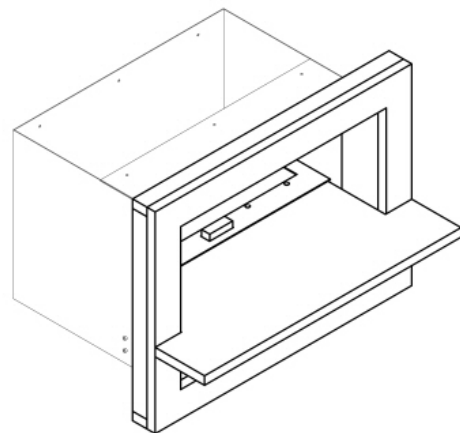

=====
CVO reserve the right to amend and improve the specification sheets without prior notice. If in doubt about any aspect of this specification please call. The specification is not to be used to install the fireplace. Every fire is supplied with an official install booklet. Spirit Fires Limited own the Spirit, CVO and Firevault Trademarks. Copying and distribution of these specifications is not permitted without the permission of Spirit Fires Ltd. All dimensions include a +/-2mm tolerance.

Spirit Fires Ltd, 4 Beaumont Square, Durham Way South, Newton Aycliffe, County Durham, DL5 6XN
Sales: +44 (0)1325-301020 Office: +44 (0) 1325 327 221 Fax: +(0)1325 327 292 Email: sales@cvo.co.uk Web: www.cvo.co.uk

SHOWROOM: CVO Fires can be seen live in our FIREVAULT showrooms based in the North and South of the UK.
Visit www.firevault.co.uk or call 01325-301020 for full contact details, location maps and directions.