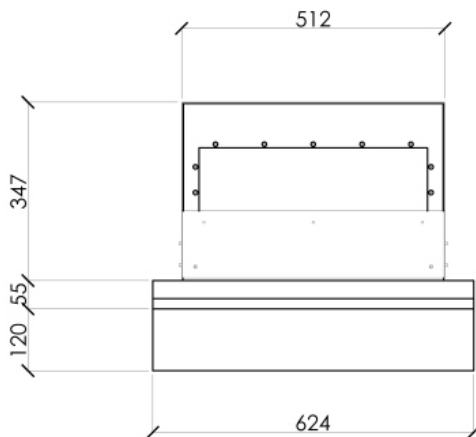

DIMENSIONS:

1. Overall Dimensions of Enclosure : 355mm (h) x 510mm (w) x 400mm (d) [see note below]
 - a. The unit has been designed to fit into a wall depth of 340mm.
 - b. The overall enclosure depth is shown at 400mm as there is a 60mm rebate on the front of the stone fascia.
2. Overall Size with Gather Fitted: 511mm (h) x 510mm (w) x 400mm (d)
3. Required Wall Depth : 340mm
4. Fire Opening Size: 225mm (H) x 510mm (w)
5. Overall Fascia Size: 467mm (H) x 624mm (w)
6. Overall Shelf projection into room : 180mm

TECHNICAL
SPECIFICATION

FireWorks® (Fascia) – Hole in the Wall Gas Fire

Index # 91, Rev-1, Page 2 of 2

CVO Fire : 01325-301020 : www.cvo.co.uk : sales@cvo.co.uk

=====
CVO reserve the right to amend and improve the specification sheets without prior notice. If in doubt about any aspect of this specification please call. The specification is not to be used to install the fireplace. Every fire is supplied with an official install booklet. Spirit Fires Limited own the Spirit, CVO and Firevault Trademarks. Copying and distribution of these specifications is not permitted without the permission of Spirit Fires Ltd. All dimensions include a +/-2mm tolerance.