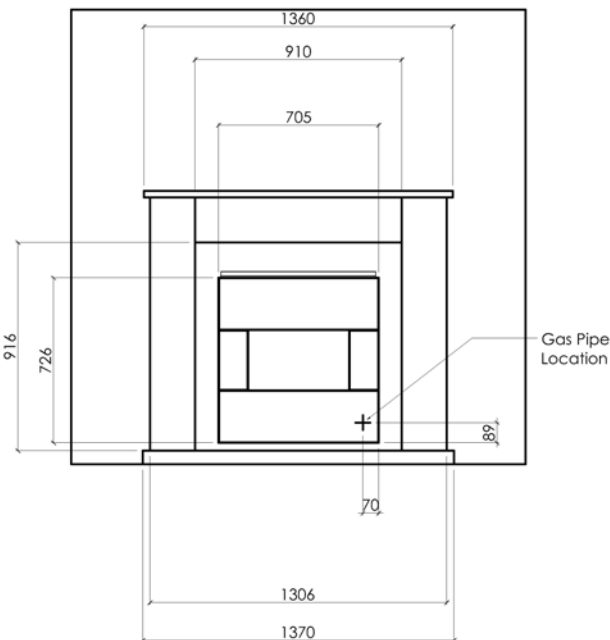

SPECIFICATION SHEET

BONITA - Traditional Flueless Gas Fire

Index # 92, Rev-2

Page 2 of 2

CVO Fire reserve the right to amend and improve any of the specification sheets without prior notice.

CVO® is a registered trademark and is owned by Spirit Fires Ltd.

Spirit Fires, 4 Beaumont Square, Durham Way South, Aycliffe Ind Park, Newton Aycliffe, County Durham, DL5 6XN

Tel: +44 (0) 1325 327221 : **Fax:** +(0)1325 327 292 : **Email** info@cvo.co.uk

Visit Web Site for full details of the CVO Range of Gas and Gel Fires : www.cvo.co.uk