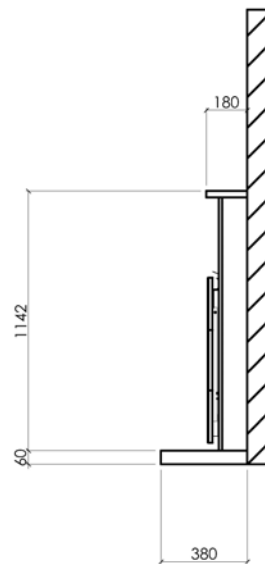

SPECIFICATION SHEET

BONITA - Traditional Flueless Gas Fire

Index # 92, Rev-2

Page 2 of 2

CVO Fire reserve the right to amend and improve any of the specification sheets without prior notice.

CVO® is a registered trademark and is owned by Spirit Fires Ltd.

Spirit Fires, 4 Beaumont Square, Durham Way South, Aycliffe Ind Park, Newton Aycliffe, County Durham, DL5 6XN

Tel: +44 (0) 1325 327221 : **Fax:** +(0)1325 327 292 : **Email** info@cvo.co.uk

Visit Web Site for full details of the CVO Range of Gas and Gel Fires : www.cvo.co.uk