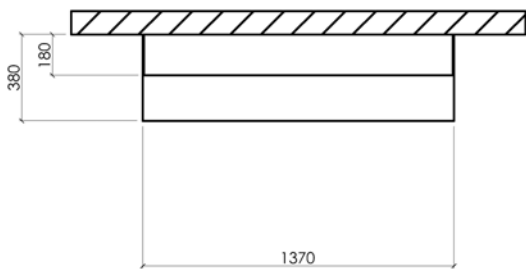

SPECIFICATION SHEET

BONITA - Traditional Flueless Gas Fire

Index # 92, Rev-2

Page 2 of 2

CVO Fire reserve the right to amend and improve any of the specification sheets without prior notice.

CVO® is a registered trademark and is owned by Spirit Fires Ltd.

Spirit Fires, 4 Beaumont Square, Durham Way South, Aycliffe Ind Park, Newton Aycliffe, County Durham, DL5 6XN

Tel: +44 (0) 1325 327221 : **Fax:** +(0)1325 327 292 : **Email** info@cvo.co.uk

Visit Web Site for full details of the CVO Range of Gas and Gel Fires : www.cvo.co.uk