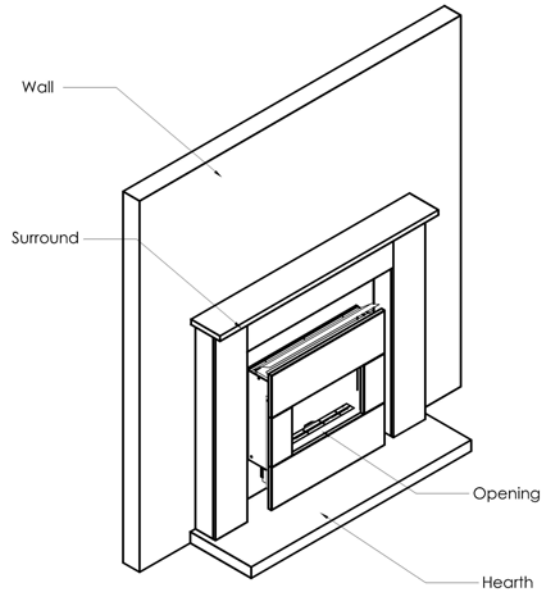

SPECIFICATION SHEET

BONITA - Traditional Flueless Gas Fire

Index # 92, Rev-2

Page 2 of 2

CVO Fire reserve the right to amend and improve any of the specification sheets without prior notice.

CVO® is a registered trademark and is owned by Spirit Fires Ltd.

Spirit Fires, 4 Beaumont Square, Durham Way South, Aycliffe Ind Park, Newton Aycliffe, County Durham, DL5 6XN

Tel: +44 (0) 1325 327221 : **Fax:** +(0)1325 327 292 : **Email** info@cvo.co.uk

Visit Web Site for full details of the CVO Range of Gas and Gel Fires : www.cvo.co.uk